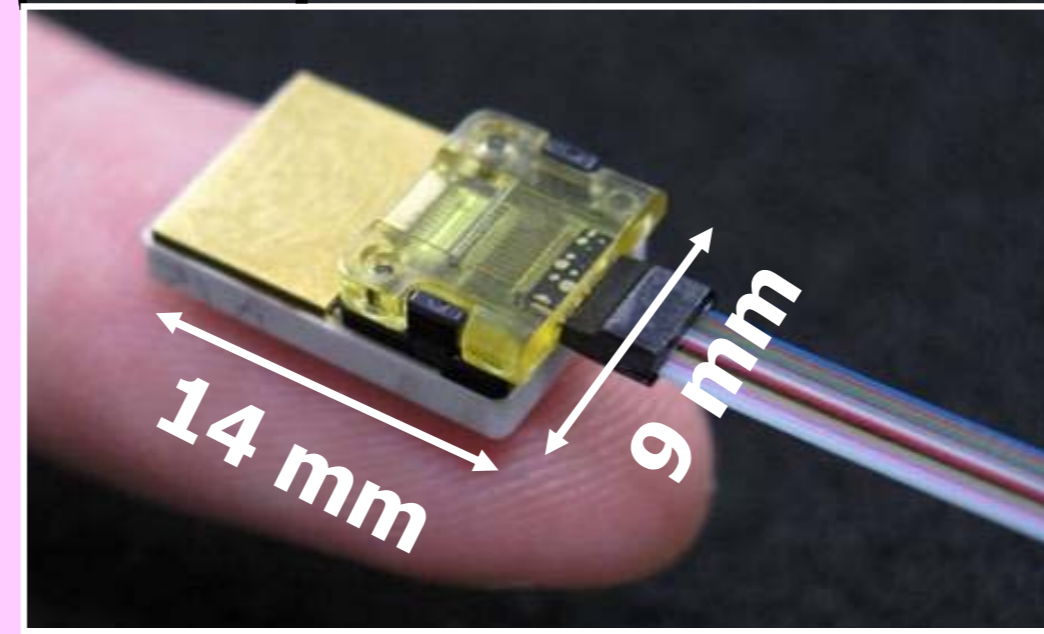

High-Definition Video Transmission Demo

Video image

Live image

**Bit rate:
25Gb/s x 1ch
*Transmission: 100m
*Fiber: MMF
(1.4GHz km)
Wavelength: 1.3 μm

Receiving image

HDMI board Evaluation board

FPGA

Optical fiber

Evaluation board HDMI board

FPGA

Optical module

14 mm

9 mm

Control PC
(Optical module)

Control PC
(Optical module)

NEC