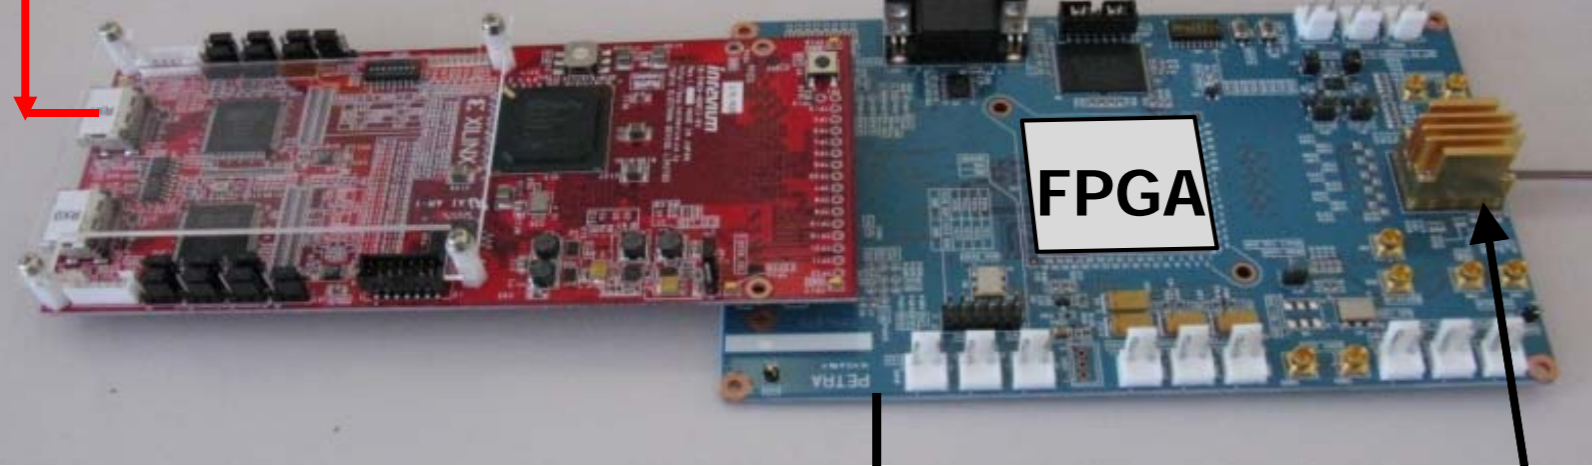

High-Definition Video Transmission Demo

Video image

Live image

**Bit rate:
25Gb/s x 1ch
*Transmission: 100m
*Fiber: MMF
(1.4GHz km)
Wavelength: 1.3 μm

Receiving image

HDMI board Evaluation board

FPGA

Optical fiber

Evaluation board HDMI board

FPGA

Optical module

14 mm

9 mm

Control PC
(Optical module)

Control PC
(Optical module)

NEC