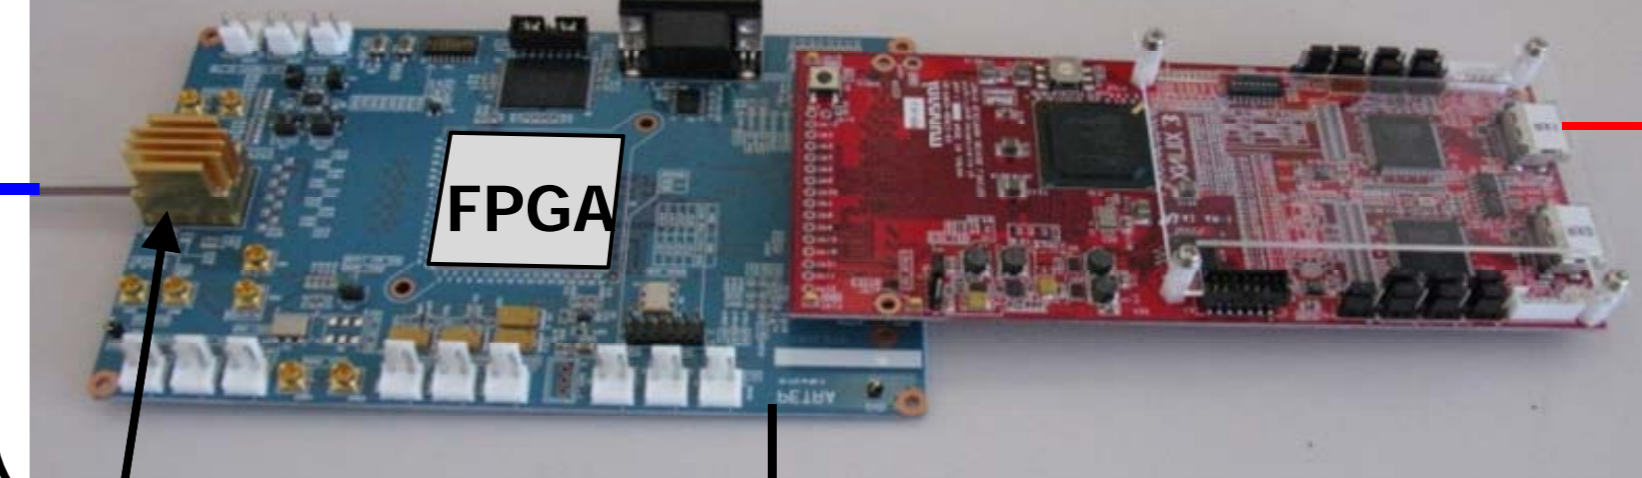

High-Definition Video Transmission Demo

Video image

Live image

**Bit rate:
25Gb/s x 1ch
*Transmission: 100m
*Fiber: MMF
(1.4GHz km)
Wavelength: 1.3 μm

Receiving image

HDMI board Evaluation board

FPGA

Optical fiber

Evaluation board HDMI board

FPGA

Optical module

14 mm

9 mm

Control PC
(Optical module)

Control PC
(Optical module)

NEC